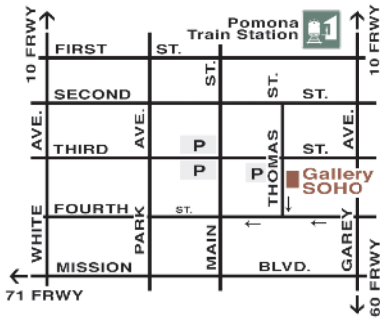

ART BOX STUDIO

Every Monday from 9:30 am - 2 pm.
1302 MONTE VISTA, STE. 9
UPLAND, CA 91786 / Ph: 909-981-4508
artboxsylvia@netzero.net

**Pomona Valley Art Association
and GALLERY SOHO**

300-A South Thomas Street
 Pomona, CA 91766
 Phone: 909-469-1599
 www.pvaa.net